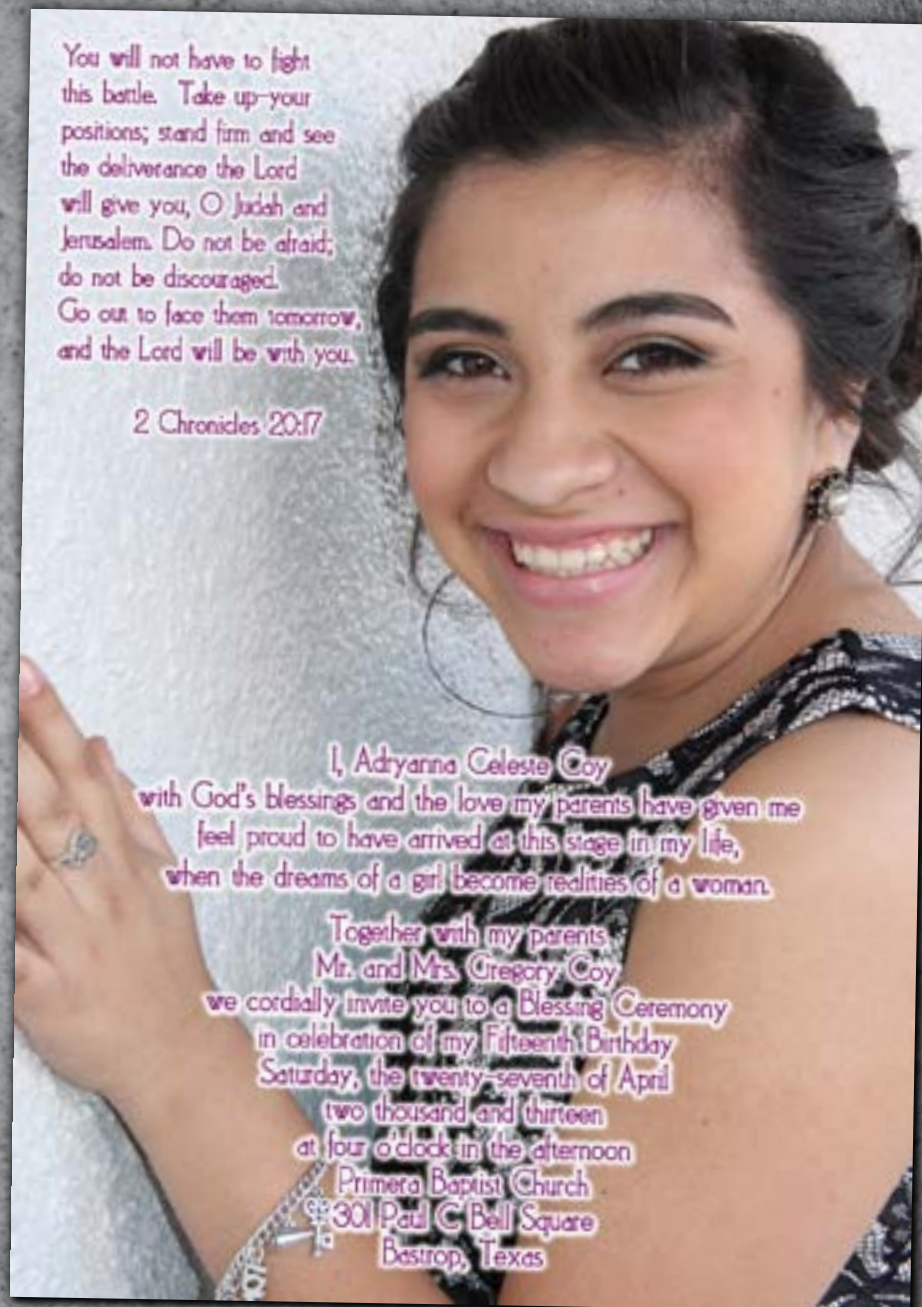

### 3. Reasonable Prices

Starting at 55¢ each for a 2 sided invitation with photos, means you can afford those thank you cards too.

Front

Back

Inside

Front

Back

Inside